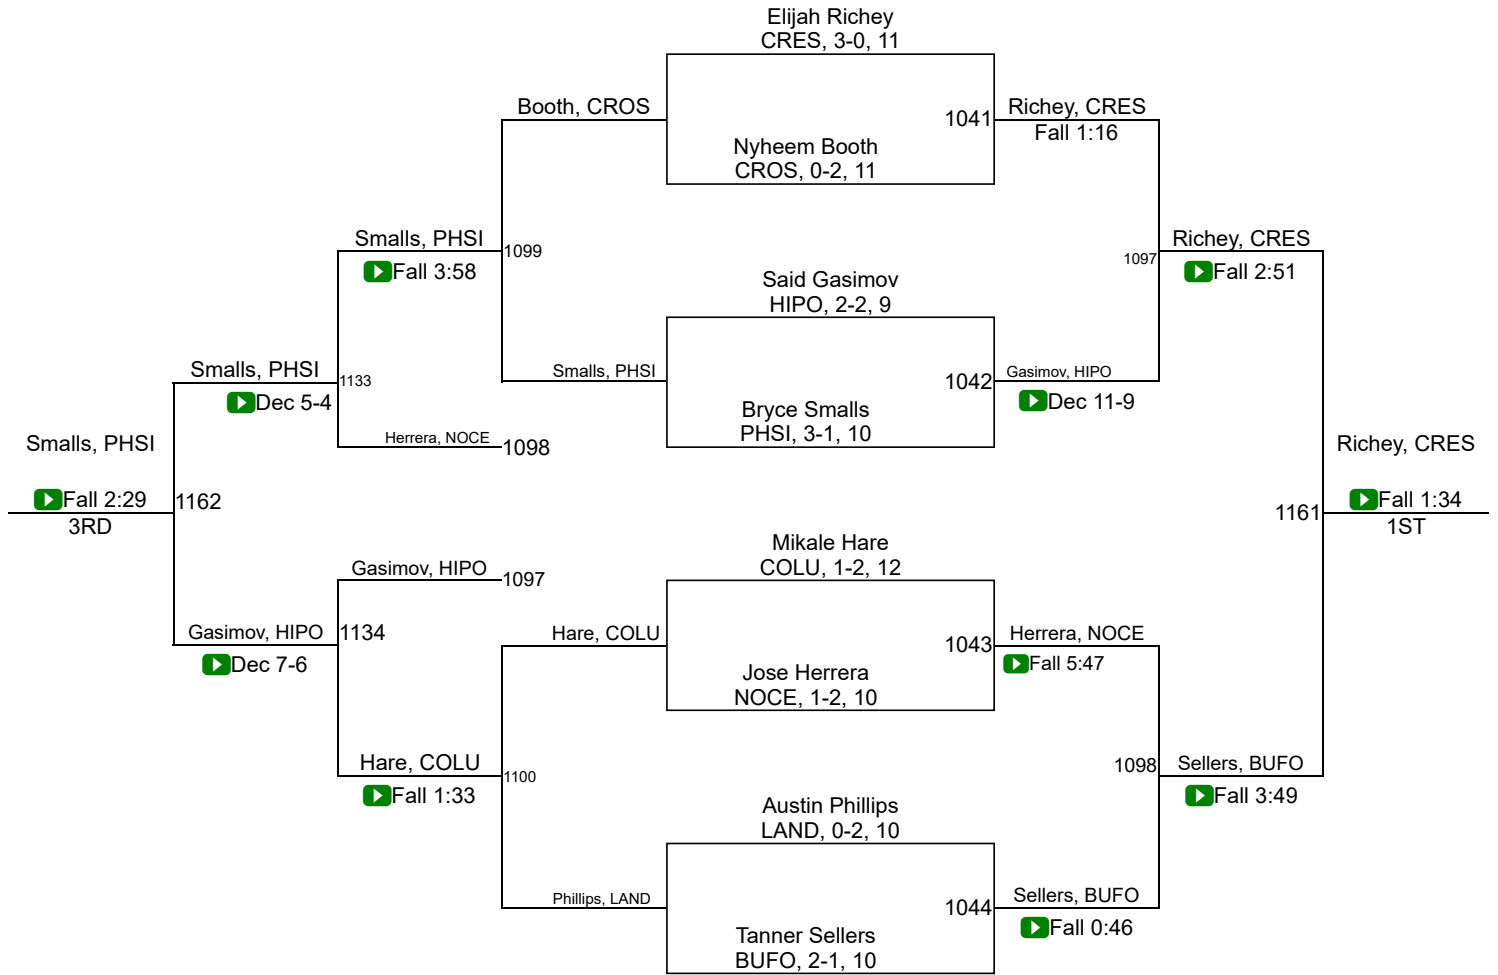

SCHSL State Championships

1A/2A 160

SCHSL State Championships

1A/2A 170

SCHSL State Championships

1A/2A 182

SCHSL State Championships

1A/2A 195