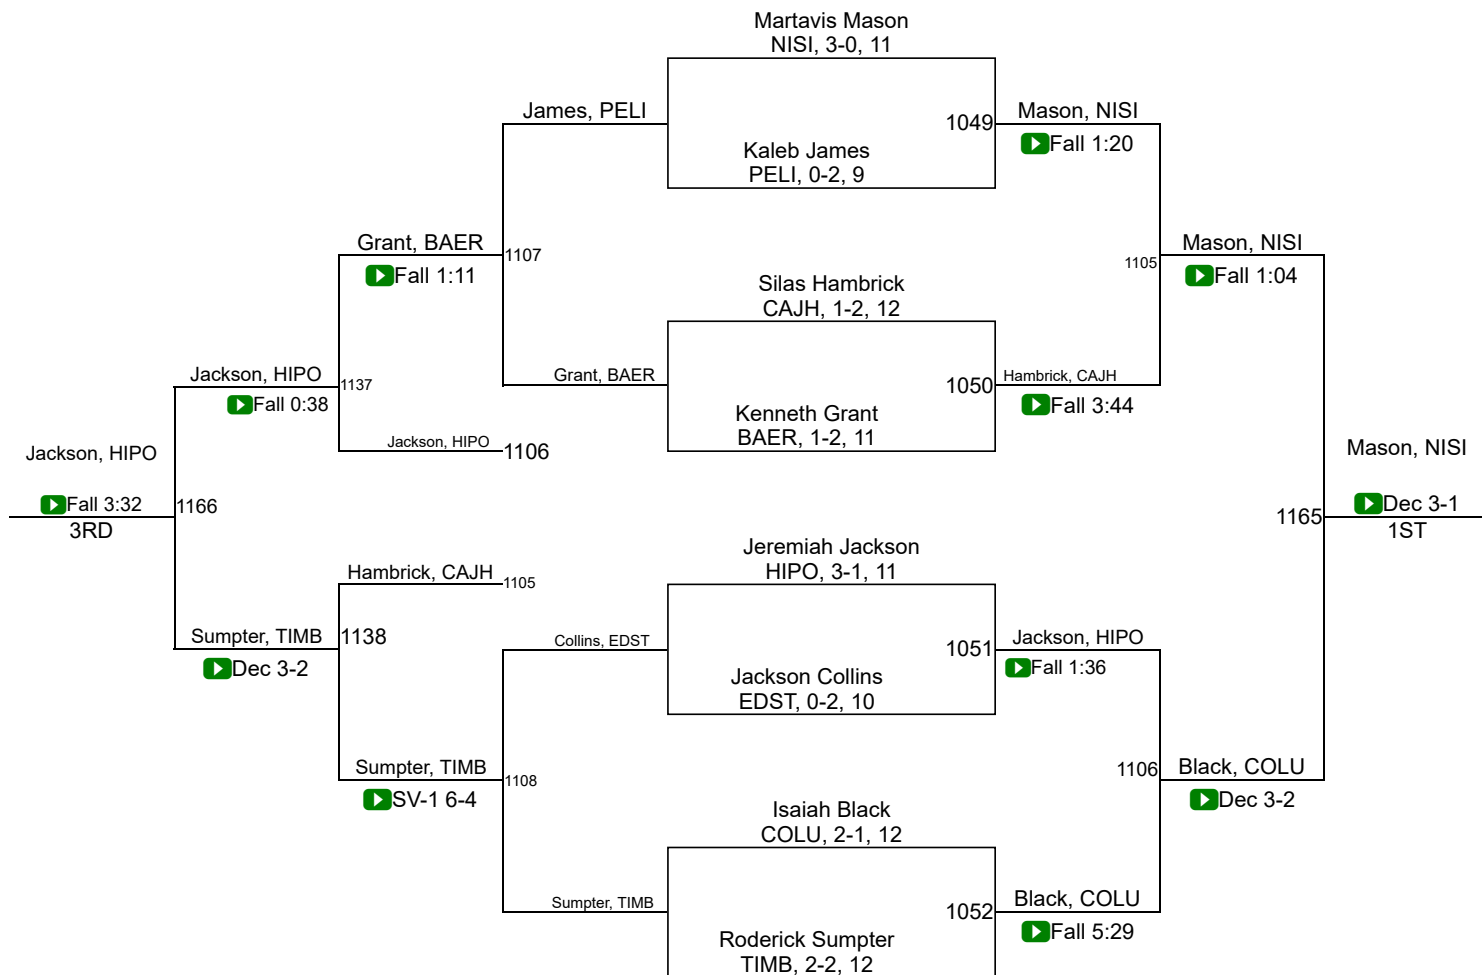

SCHSL State Championships

1A/2A 220