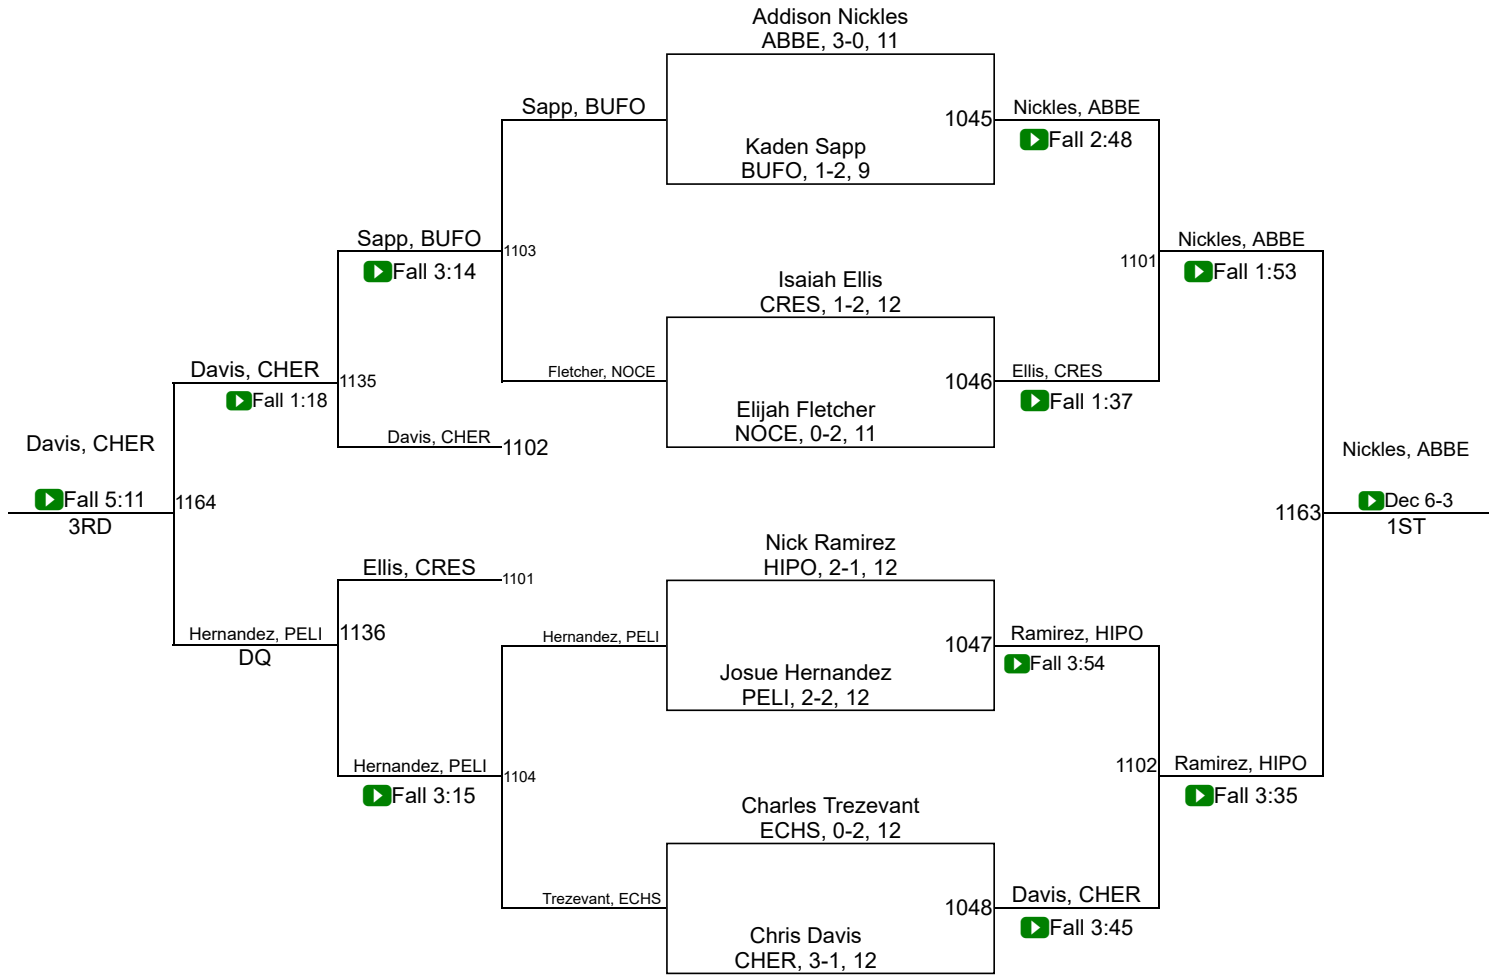

SCHSL State Championships

1A/2A 160

SCHSL State Championships

1A/2A 170

SCHSL State Championships

1A/2A 182

SCHSL State Championships

1A/2A 195